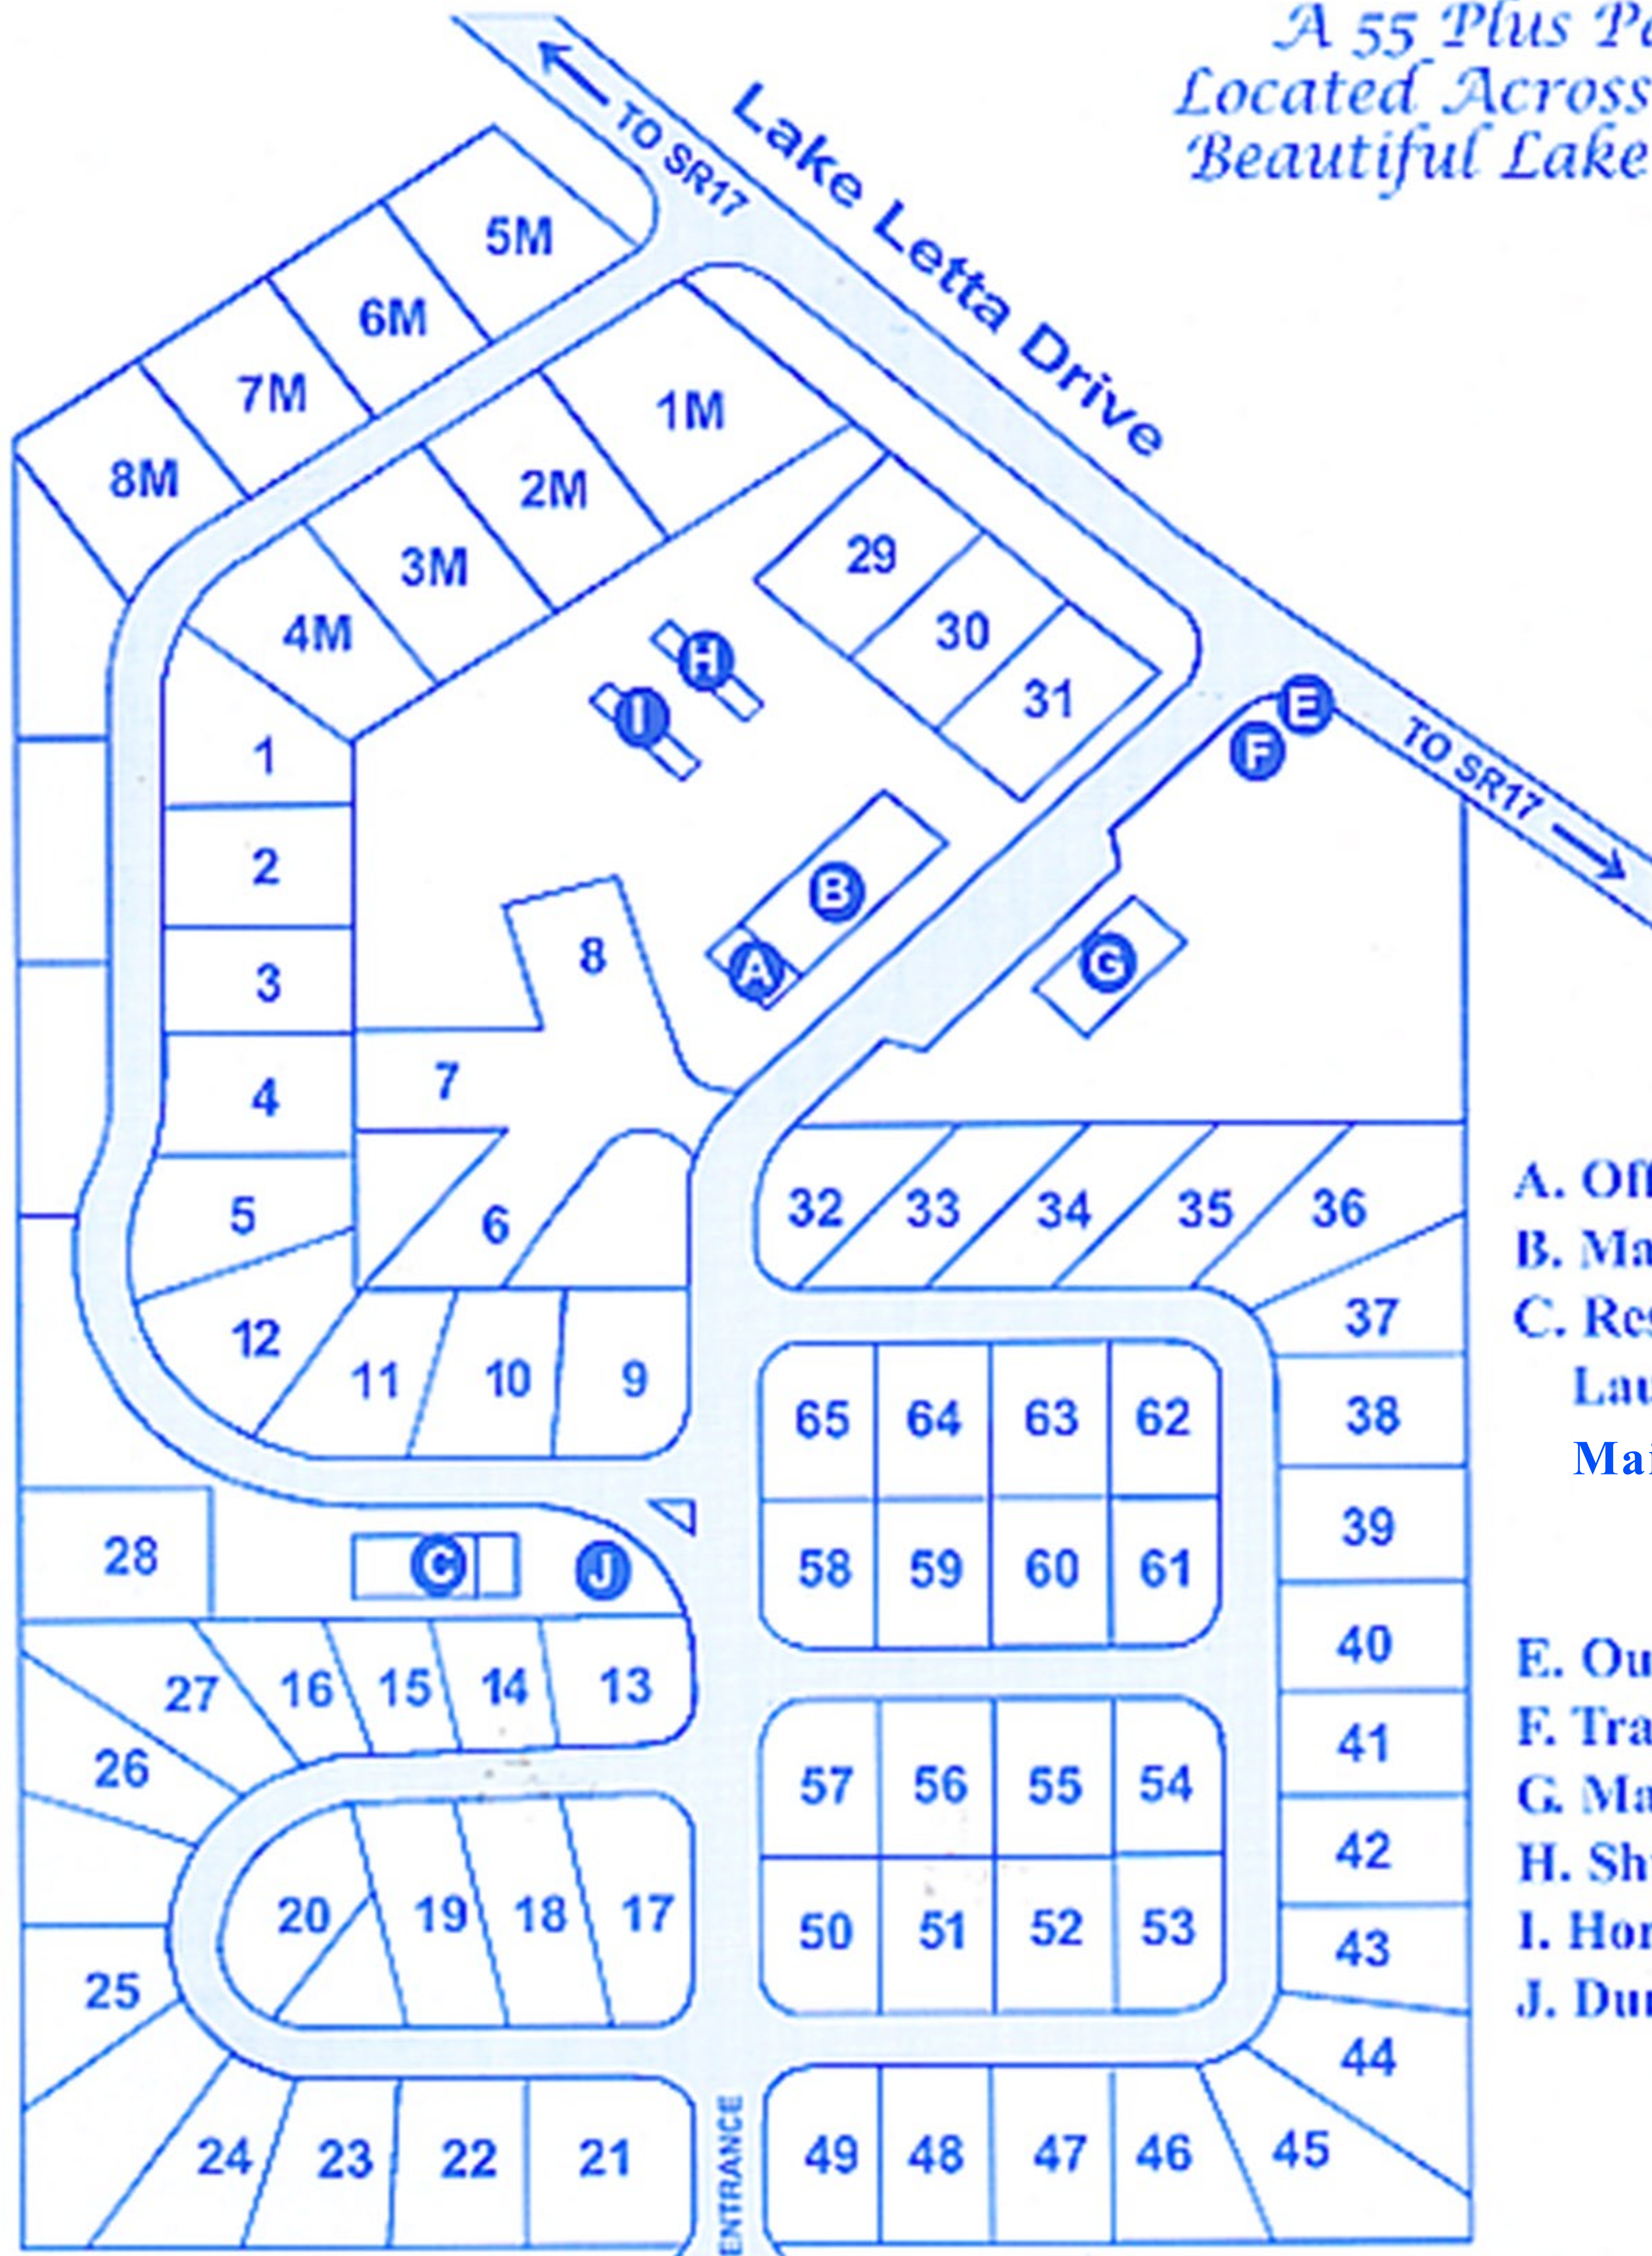

*A 55 Plus Park
Located Across From
Beautiful Lake Letta*

- A. Office
- B. Managers Home
- C. Restrooms
Laundry Room
Mailboxes
- E. OutGoing Mailbox
- F. Trash Recepticle
- G. Maintenance Bldg.
- H. Shuffleboard
- I. Horseshoe Pits
- J. Dump Station